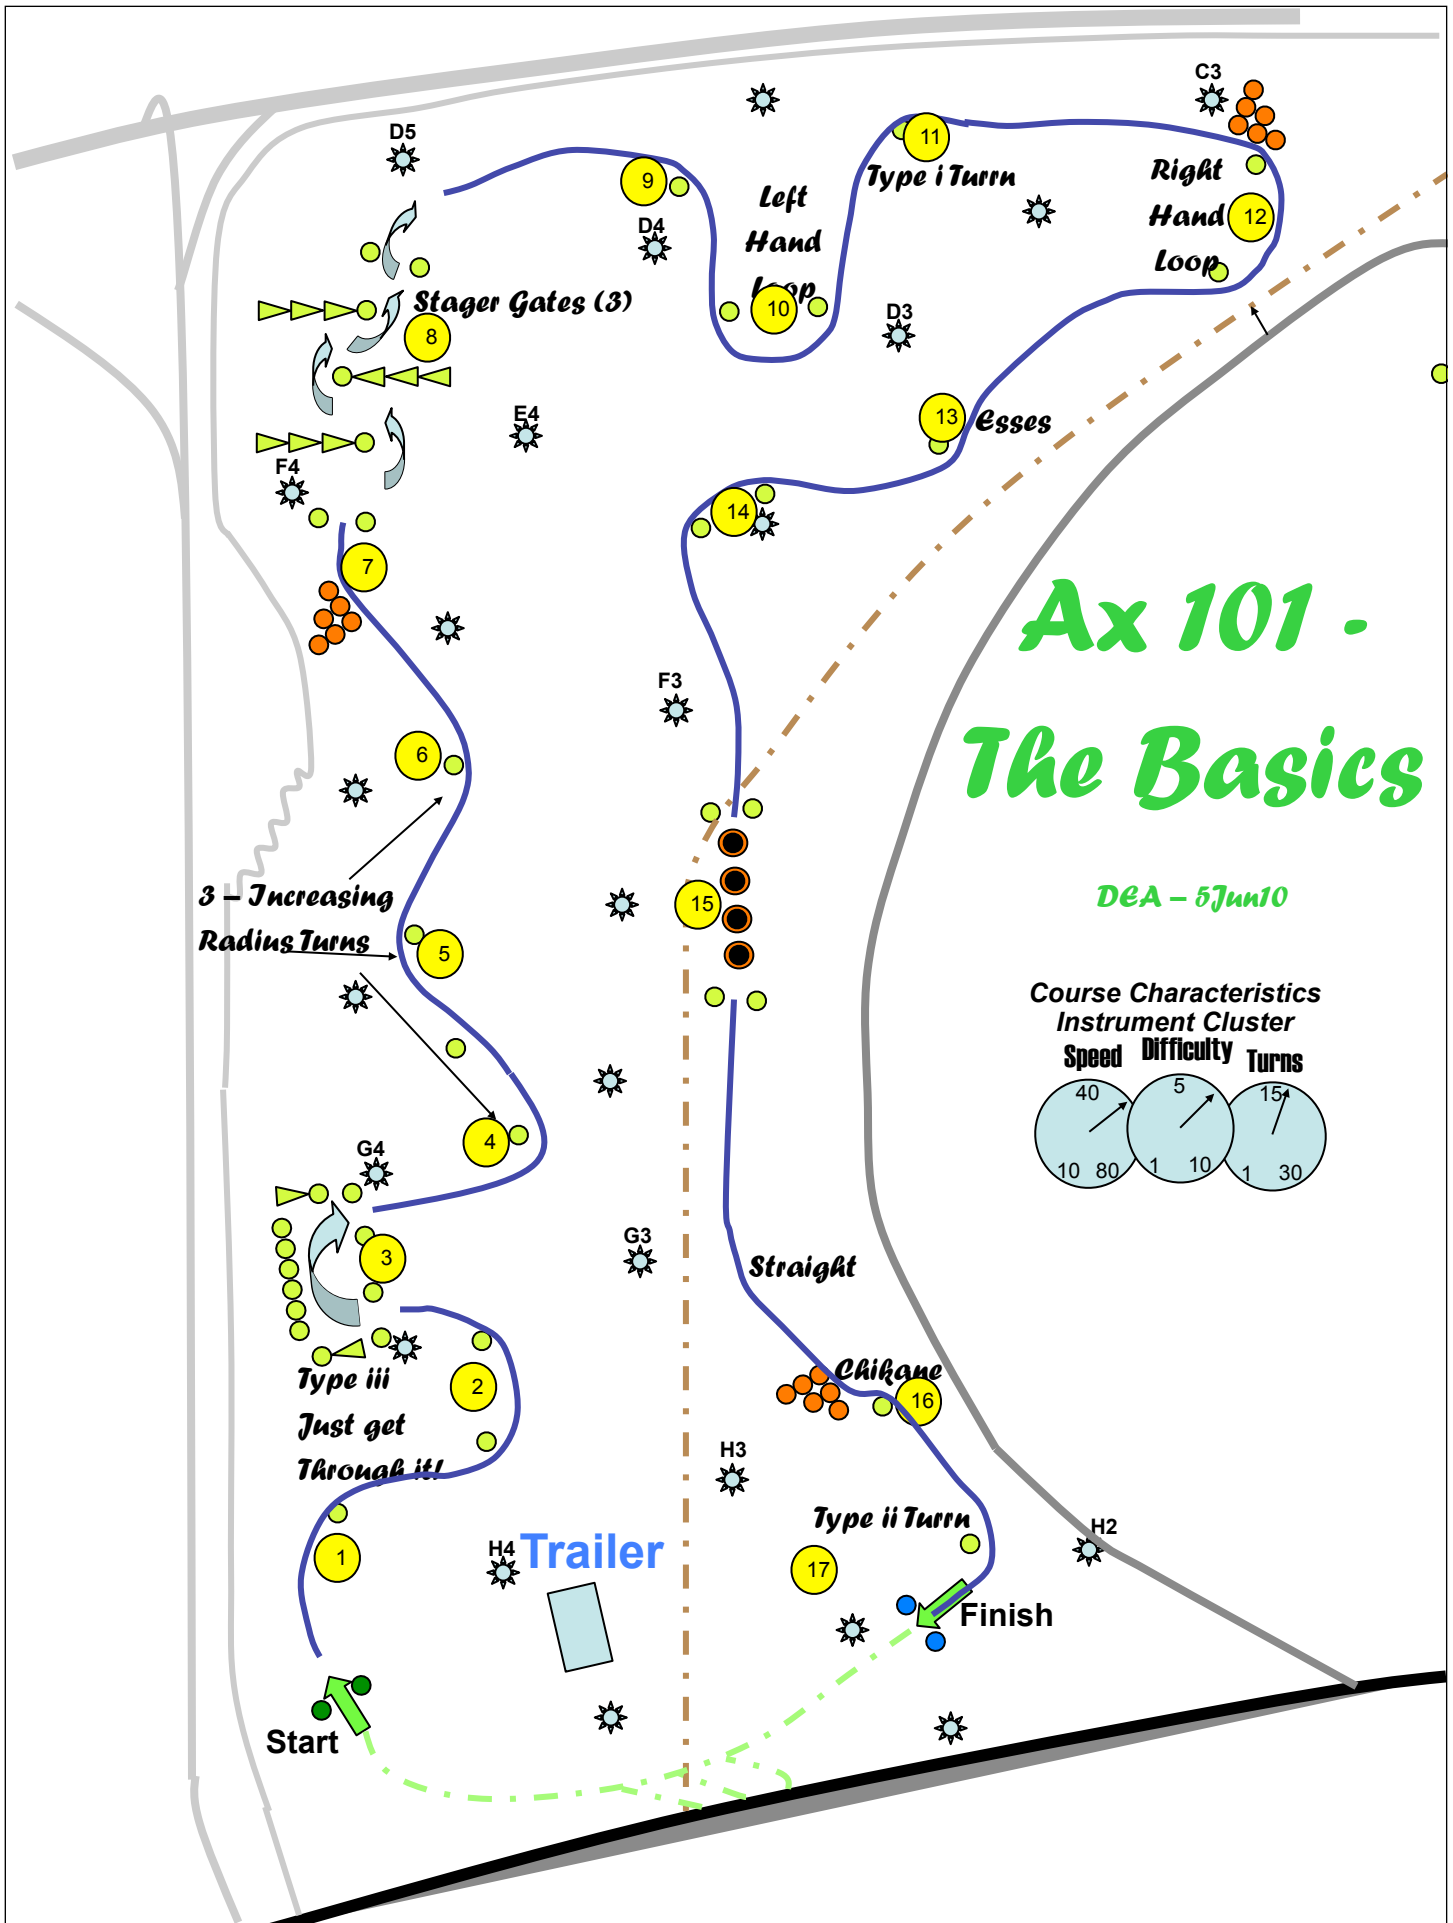

Ax 101 - The Basics

DEA - 5Jun10

Course Characteristics

Instrument Cluster

Speed Difficulty Turns

3 - Increasing
Radius Turns

Type iii
Just get
Through it!

Trailer

Straight

Chikane

Type ii Turn

Finish

Right
Hand
Loop

Left
Hand
Loop

Egges