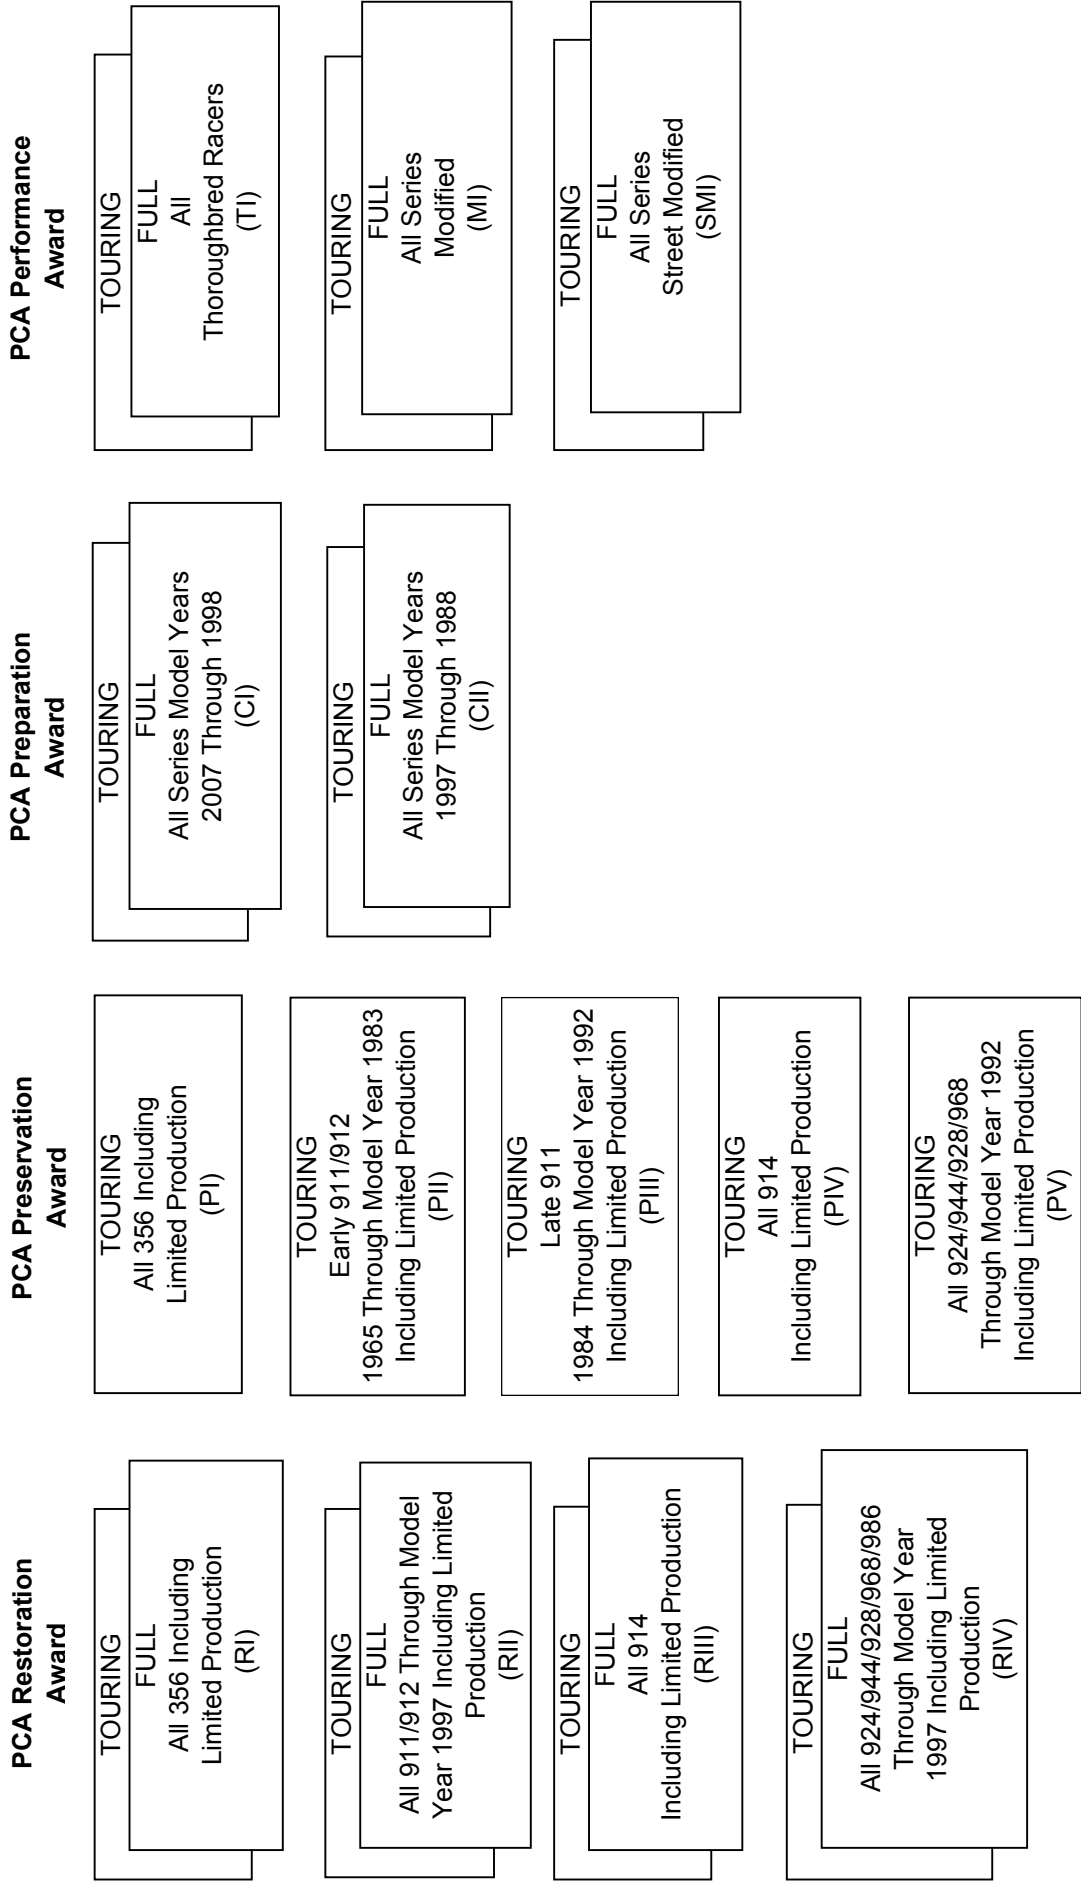

APPENDIX II - CONCOURS ORGANIZATION CHART

Porsche Club of America
Parade Concours d'Elegance

4 Groups, 14 Divisions, Classes as Required
NOTE: Full and Touring Designations under Restoration, Preparation and Performance
Touring Designation only under Preservation